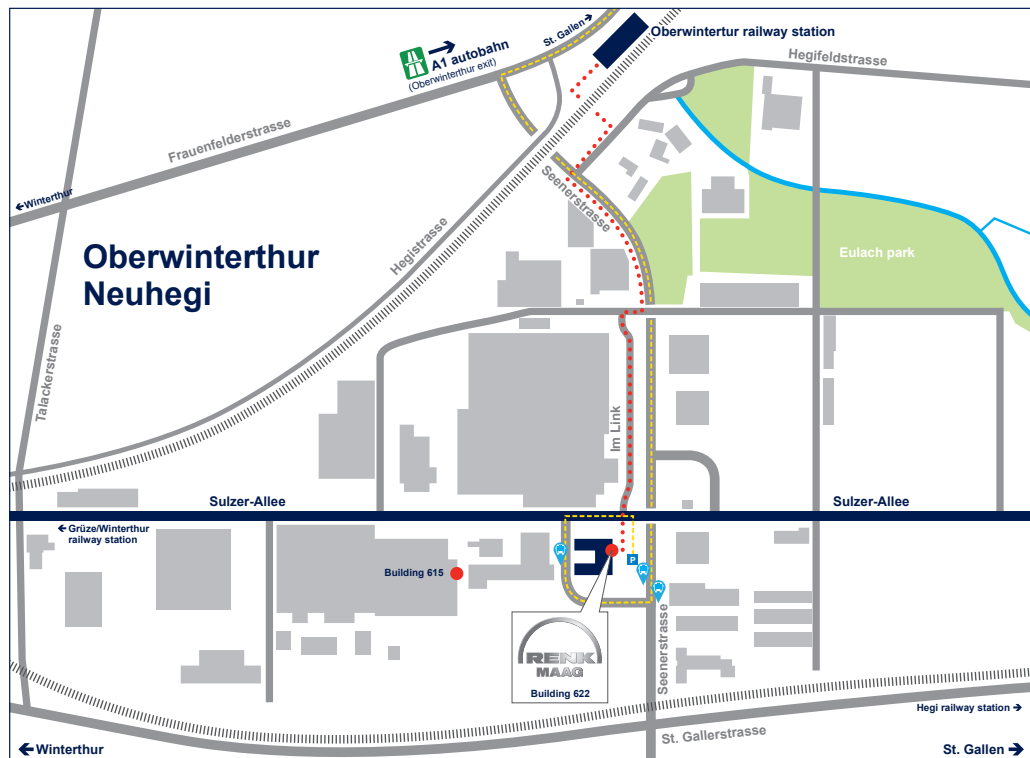

Many routes lead to us ...

Arrival by car

A1 autobahn from Zurich or St. Gallen: Oberwinterthur exit.
Visitor parking at Sulzer-Allee 46: no. 32, 33 and 34

Arrival by public transport (via Winterthur main railway station)

- Bus routes 5, 7 (Industriepark)
- Train routes S11, S12, S24, S26, S29, S30, S35 (Oberwinterthur, Grütze or Hegi stations)

Visitors to RENK-MAAG should follow the GPS coordinates to Sulzer-Allee 46
(Building 622): 47.501881° N, 8.761037° E

Suppliers to RENK-MAAG should follow the GPS coordinates to Sulzer-Allee 18
(Building 615): 47.500938° E, 8.758767° E

Delivery Times: Monday to Friday, from 7.30 a.m. to 12 noon and from 1.00 p.m. to 4.00 p.m.