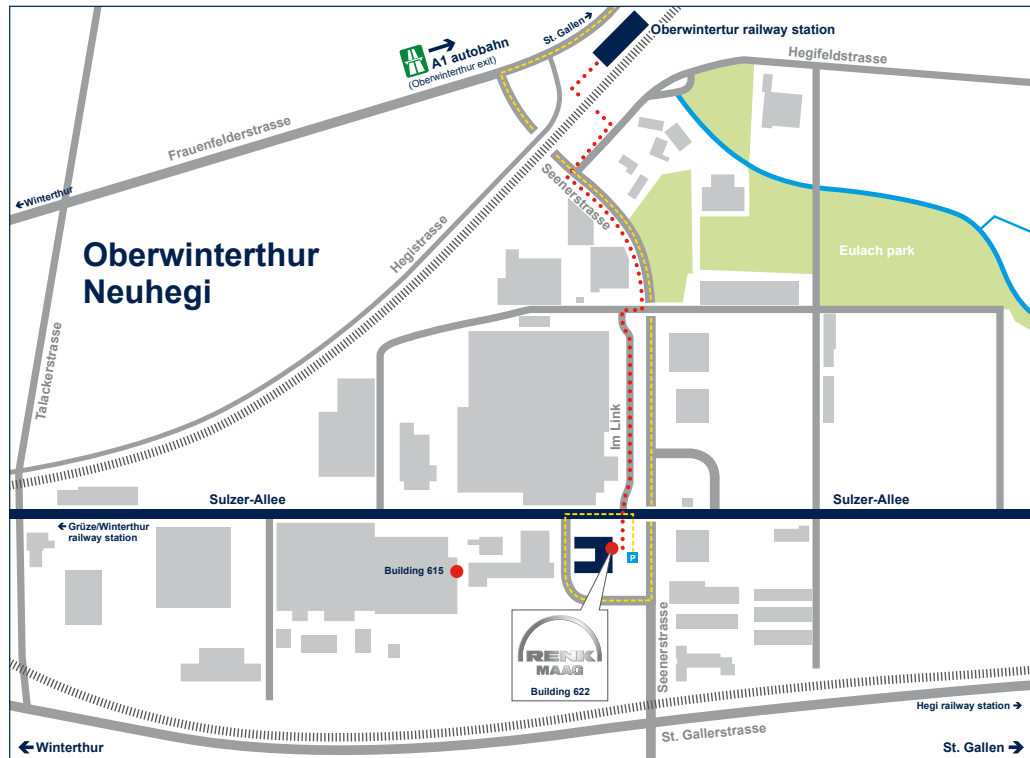

## Many routes lead to us ...

### Arrival by car

A1 autobahn from Zurich or St. Gallen: Oberwinterthur exit.

### Arrival by public transport (via Winterthur main railway station)

- Bus routes 1, 5, 14
- Train routes S8, S12, S26, S29, S35 (Oberwinterthur, Grütze or Hegi stations)

**Visitors** to RENK-MAAG should follow the GPS coordinates to Sulzer-Allee 46 (Building 622): 47.501881° N, 8.761037° E

**Suppliers** to RENK-MAAG should follow the GPS coordinates to Sulzer-Allee 18 (Building 615): 47.500938° E, 8.758767° E

**Delivery Times:** Monday to Friday, from 7.30 a.m. to 12 noon and from 1.00 p.m. to 4.00 p.m.